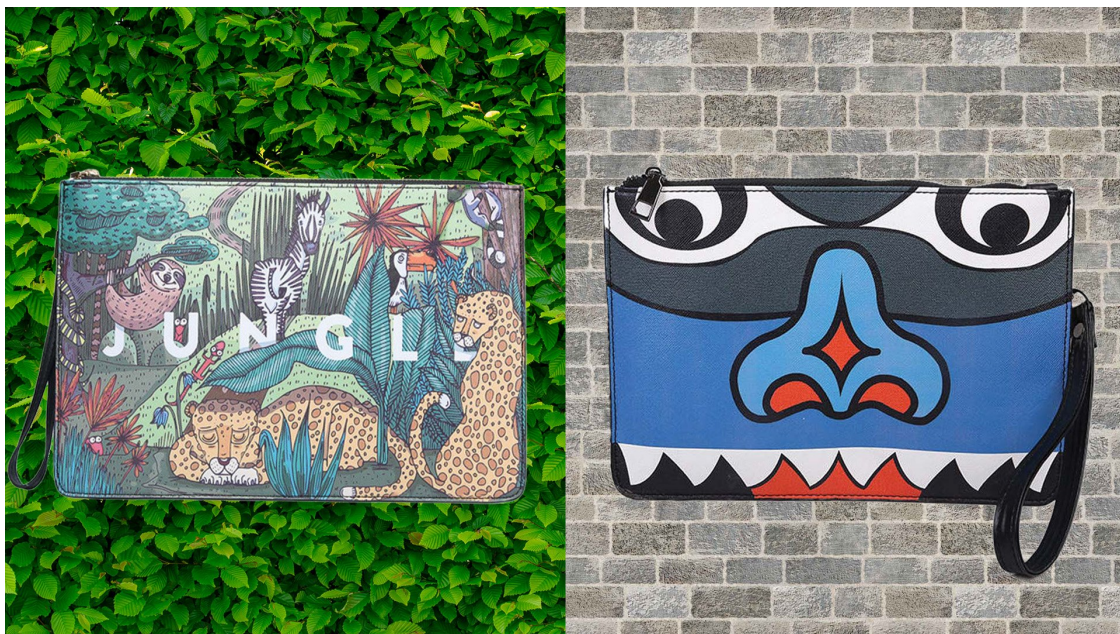

Hello **COLORS**ful !!

**COLORS**  
www.colors.fashion

WHAT'S POPPIN'?!

### **Jungle Printed Clutch Bag**

**Material:** Faux leather

**Measurement:** 31cm x 22cm x 1cm

Detachable shoulder strap included.

**Shop Now**

---

### Tribal Print Clutch Bag

**Material:** Faux leather

**Measurement:** 32cm x 21cm x 1cm

Detachable shoulder strap included.

[Shop Now](#)

---

**House of Hoong**

[contact@colors.fashion](mailto:contact@colors.fashion)